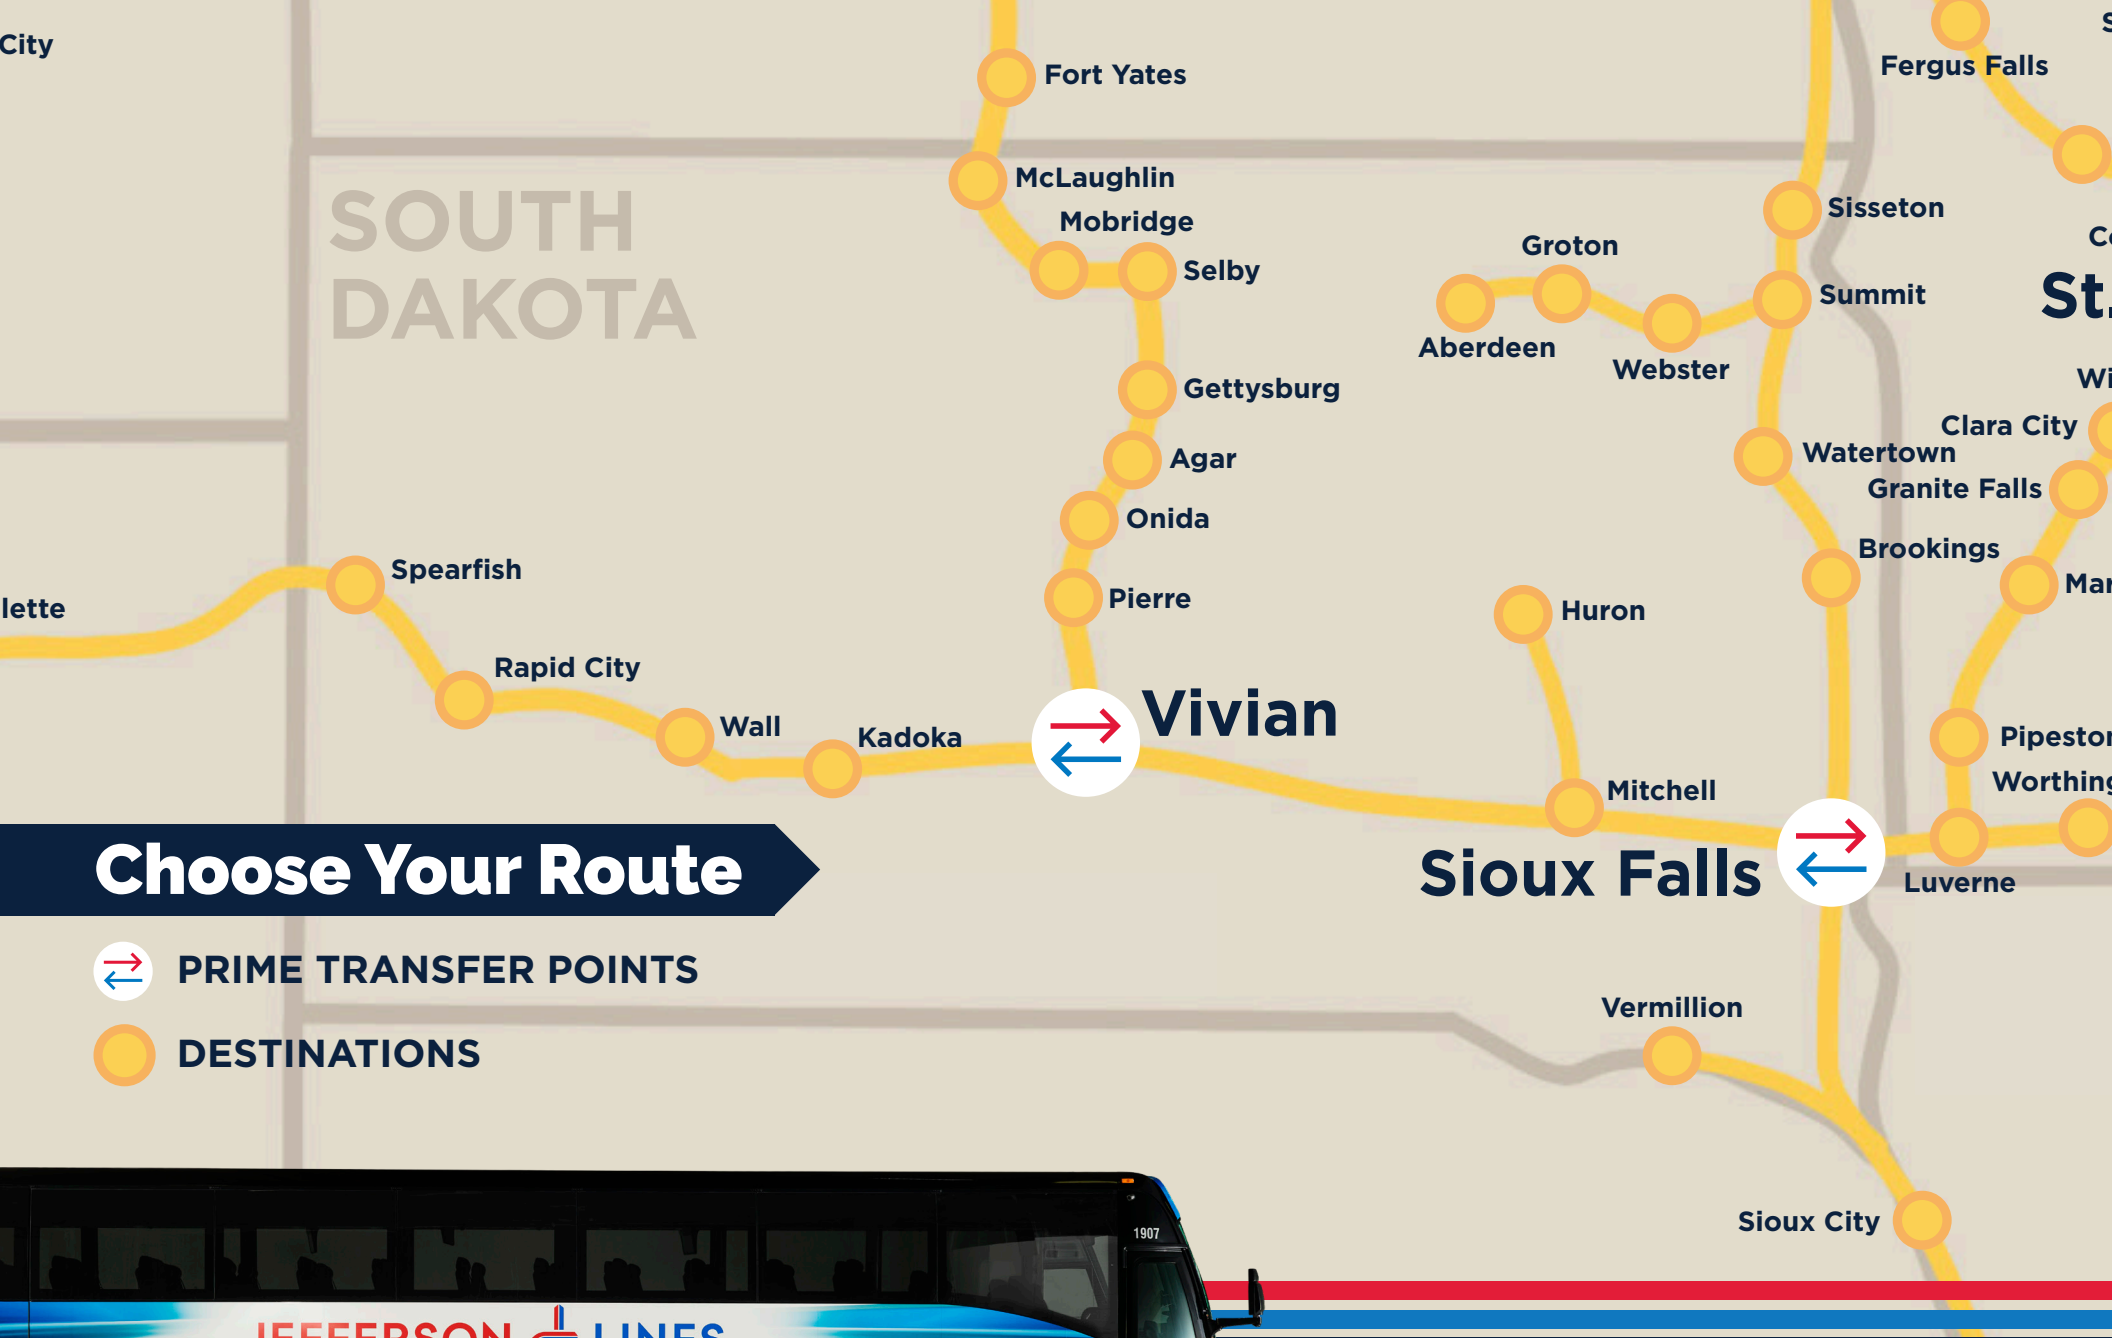

City

SOUTH DAKOTA

Choose Your Route

PRIME TRANSFER POINTS

DESTINATIONS

JEFFERSON LINES
Your #1 Bus Experience

www.jeffersonlines.com | 858-800-8898